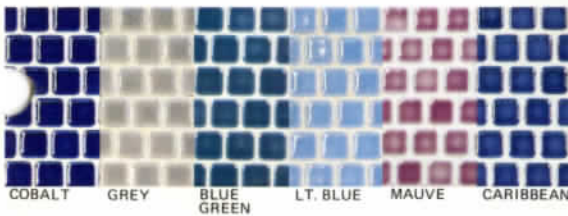

SK-770

These "rustic" patterns blend especially well with rock or brick motif.

Antique crackle finish on these "assure blue" and "emerald green" 2"x2" tiles.

YMP-80

3x3 patterns to harmonize with the 3x6 floral patterns or any "Coloramics" pool tiles. Great as stand alone patterns on their own merit.

CT-100

MSB-323

MSB-318

MSB-304B

MSB-324

MSB-326

COBALT

GREY

BLUE GREEN

LT. BLUE

MAUVE

CARIBBEAN

A world of design ideas can be created with these specially selected groupings of 1x1 tiles with "all tile pools and spas in mind.

"Color Your Pool With Coloramics"

MNY-BLUE GREEN

NSP-10

MNY-BLUE

NSP-20

MNY-MAUVE

DY-10

DIA 62

Four pages of selected moderately priced tiles to satisfy the most discerning artistic values of creative people.

1050-5 CRYSTAL BLUE