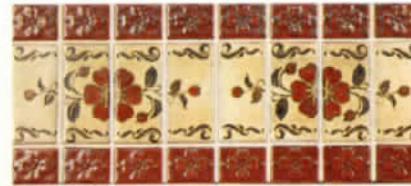

Coloramics

Importers of fine frostproof porcelain ceramic tiles

LittleTileInc.com

A Presentation of Pool and Spa Tile from "Coloramics"

"Color Your Pool With Coloramics"

COLORAMICS TILE INC. 7742 Deering Avenue
Canoga Park, CA 91304 (818)348-0144

CMS-120-D

Four pages of print patterns representing the finest in ceramic engineering and design. Solid high grade porcelain.