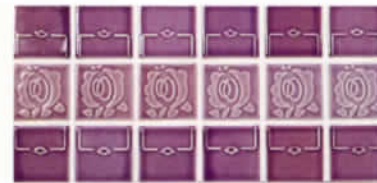

BLUE GREEN

LT. BLUE

MAUVE

CARIBBEAN

A world of design ideas can be created with these specially selected groupings of 1x1 tiles with "all tile pools and spas in mind.

"Color Your Pool With Coloramics"

MNY-BLUE GREEN

NSP-10

MNY-BLUE

NSP-20

MNY-MAUVE

DY-10

DIA 62

Four pages of selected moderately priced tiles to satisfy the most discerning artistic values of creative people.

1050-5 CRYSTAL BLUE