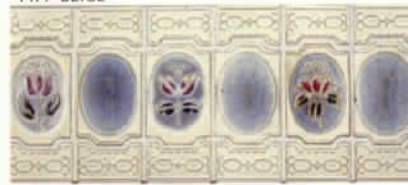

SB-118 SYMPHONY COBALT

For ultimate in ease of maintenance these 3x6 patterns in a full range of Glorious colors make stunning borders on pools, spas, kitchens and baths. Matching 3x3 field tile with round edge trim available.

Coloramics Tile Inc.

GORGEOUS NEW FLORAL REFLECTION SERIES

FR-14 BLUE GREEN

FR-118 COBALT

FR-7 BEIGE

FR-1 OFF WHITE

FR-118

FR-12 LT. BLUE

FR-13 MAUVE

FR-16 GREY

FR-100 BROWN

Eight exotic colors in these dazzling Floral Reflection series lend themselves to match any back yard pool and spa decor. 2 1/4 x 2 1/4 matching field tile with round edge trim available.