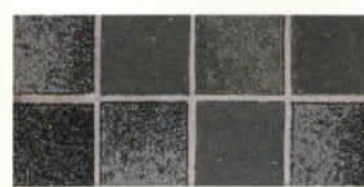

THK-786

Specially designed pool and spa tile to decorate your home with the latest fashion colors.

RHK-65

SK-309

THK-65-B

SK-420

SK-309

Harmonizing colored grout recommended with these "rustic" tiles