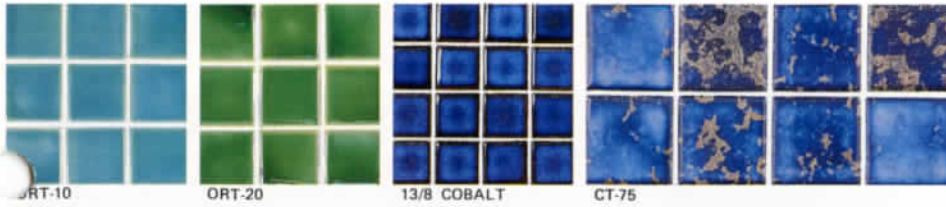

THK-786

Specially designed pool and spa tile to decorate your home with the latest fashion colors.

RHK-65

SK-309

THK-65-B

SK-420

SK-309

Harmonizing colored grout recommended with these "rustic" tiles

SK-770

These "rustic" patterns blend especially well with rock or brick motif.

Antique crackle finish on these "assure blue" and "emerald green" 2"x2" tiles.

YMP-80

3x3 patterns to harmonize with the 3x6 floral patterns or any "Coloramics" pool tiles. Great as stand alone patterns on their own merit.