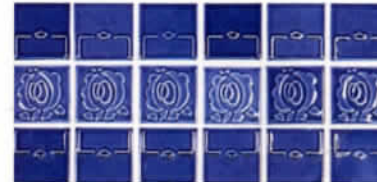

BLUE GREEN

LT. BLUE

MAUVE

CARIBBEAN

A world of design ideas can be created with these specially selected groupings of 1x1 tiles with "all tile pools and spas in mind.

"Color Your Pool With Coloramics"

MNY-BLUE GREEN

NSP-10

MNY-BLUE

NSP-20

MNY-MAUVE

DY-10

DIA 62

Four pages of selected moderately priced tiles to satisfy the most discerning artistic values of creative people.

1050-5 CRYSTAL BLUE