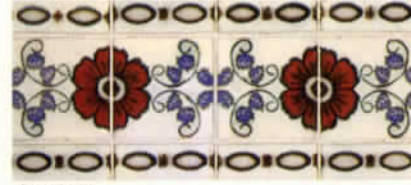

Coloramics

Importers of fine frostproof porcelain ceramic tiles

LittleTileInc.com

A Presentation of Pool and Spa Tile from "Coloramics"

"Color Your Pool With Coloramics"

COLORAMICS TILE INC. 7742 Deering Avenue
Canoga Park, CA 91304 (818)348-0144

DA-104-B

Four pages of print patterns representing the finest in ceramic engineering and design. Solid high grade porcelain.