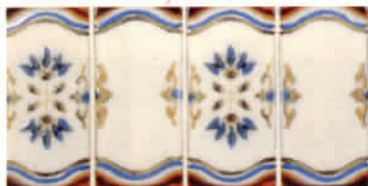

BLUE GREEN

LT. BLUE

MAUVE

CARIBBEAN

A world of design ideas can be created with these specially selected groupings of 1x1 tiles with "all tile pools and spas in mind.

"Color Your Pool With Coloramics"

MNY-BLUE GREEN

NSP-10

MNY-BLUE

NSP-20

MNY-MAUVE

DY-10

DIA 62

Four pages of selected moderately priced tiles to satisfy the most discerning artistic values of creative people.

1050-5 CRYSTAL BLUE

1050-8 CRYSTAL WHITE

1048-9 RED FLOWER

1048-1 WHITE FLOWER

FR-13 AND FRX-13

SB-26 SYMPHONY GREY

SB-24 SYMPHONY BLUE GREEN

SB-23 SYMPHONY MAUVE

SB-1 SYMPHONY WHITE