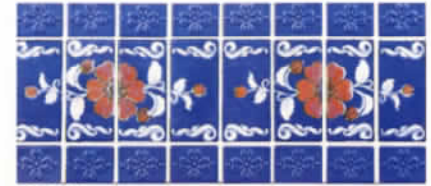

Coloramics

Importers of fine frostproof porcelain ceramic tiles

LittleTileInc.com

A Presentation of Pool and Spa Tile from "Coloramics"

"Color Your Pool With Coloramics"

COLORAMICS TILE INC. 7742 Deering Avenue
Canoga Park, CA 91304 (818)348-0144

CMS-114

Four pages of print patterns representing the finest in ceramic engineering and design. Solid high grade porcelain.