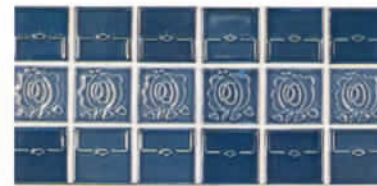

BLUE GREEN

LT. BLUE

MAUVE

CARIBBEAN

A world of design ideas can be created with these specially selected groupings of 1x1 tiles with "all tile pools and spas in mind.

"Color Your Pool With Coloramics"

MNY-BLUE GREEN