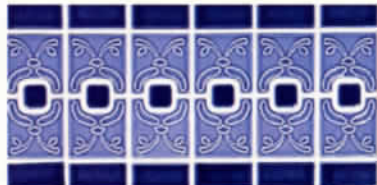

AK-455

AK-409

DA-118-A

FR-16

Four pages of print patterns representing the finest in ceramic engineering and design. Solid high grade porcelain.

"Color Your Pool With Coloramics"

SE-110 MAUVE

MCY-565 CARIBBEAN BLUE

SE-121 BLUE GREEN

MCY-165 COBALT

SE-111 BLUE

MCY-425 MAUVE

MT-50 BLUE

SK-420

MT-60 BLUE GREEN

MT-15 BLUE GREY

VARIATIONS IN SHADE ARE INHERENT IN ALL KILNFIRE CLAY PRODUCTS AND ARE ONE OF THE NATURAL CHARACTERISTICS OF TILE.

Smart "2x6" patterns "mold" around the sharpest curves in spa or pool

THK-94

THK-171

THK-280