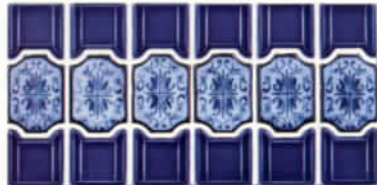

SE-111 BLUE