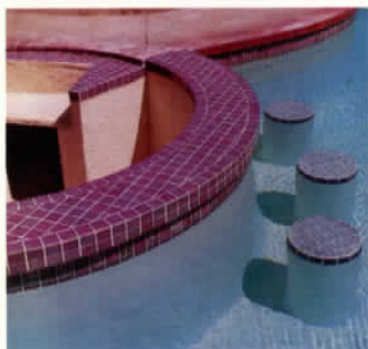

FR-13 AND FRX-13