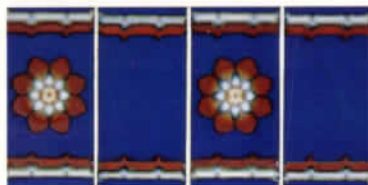

BLUE GREEN

LT. BLUE

MAUVE

CARIBBEAN

A world of design ideas can be created with these specially selected groupings of 1x1 tiles with "all tile pools and spas in mind.

"Color Your Pool With Coloramics"

MNY-BLUE GREEN

NSP-10

MNY-BLUE

NSP-20

MNY-MAUVE

DY-10

DIA 62

Four pages of selected moderately priced tiles to satisfy the most discerning artistic values of creative people.

1050-5 CRYSTAL BLUE

1050-8 CRYSTAL WHITE

1048-9 RED FLOWER

1048-1 WHITE FLOWER

FR-13 AND FRX-13

SB-26 SYMPHONY GREY

SB-24 SYMPHONY BLUE GREEN

SB-23 SYMPHONY MAUVE

SB-1 SYMPHONY WHITE

SB-118 SYMPHONY COBALT

For ultimate in ease of maintenance these 3x6 patterns in a full range of Glorious colors make stunning borders on pools, spas, kitchens and baths. Matching 3x3 field tile with round edge trim available.